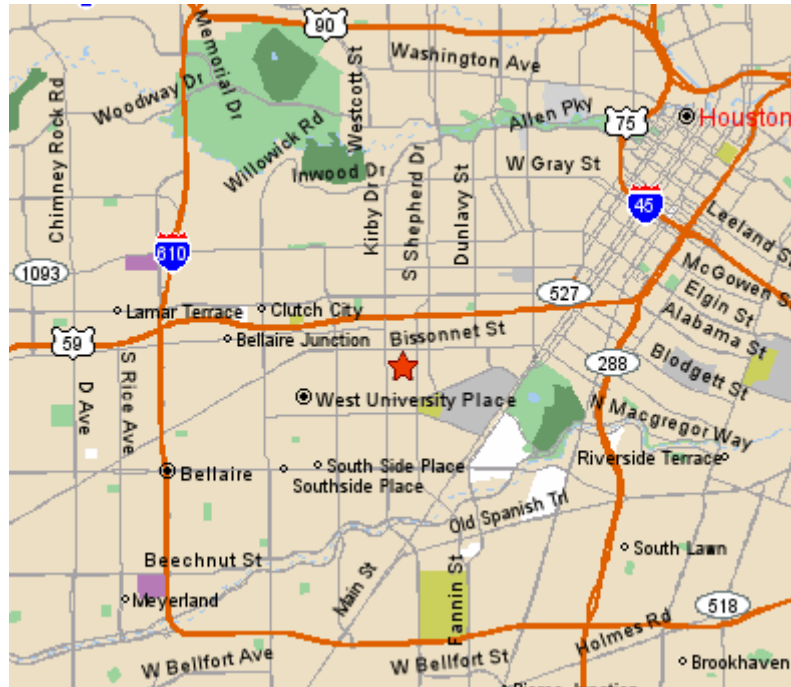

Directions

Posey Capital Management Inc.

2415 Sunset Boulevard
Houston, Texas 77005
tel 713-490-7000

From Downtown

1. Take Main Street toward the Medical Center
2. Turn Right on Sunset Boulevard (near Rice University)
3. Continue on Sunset past Morningside
4. Our office is the fourth building on your Left

From the Medical Center

1. Take Fannin Street North toward Downtown
2. Turn Left on Sunset Boulevard
3. Continue on Sunset past Morningside
4. Our office is the fourth building on your Left

From I-59

1. Exit Greenbriar/Shepherd and head South (toward the Medical Center) on Greenbriar
2. Turn Right on Sunset Boulevard
3. We'll be on your Left side of the second block, after you cross Morningside